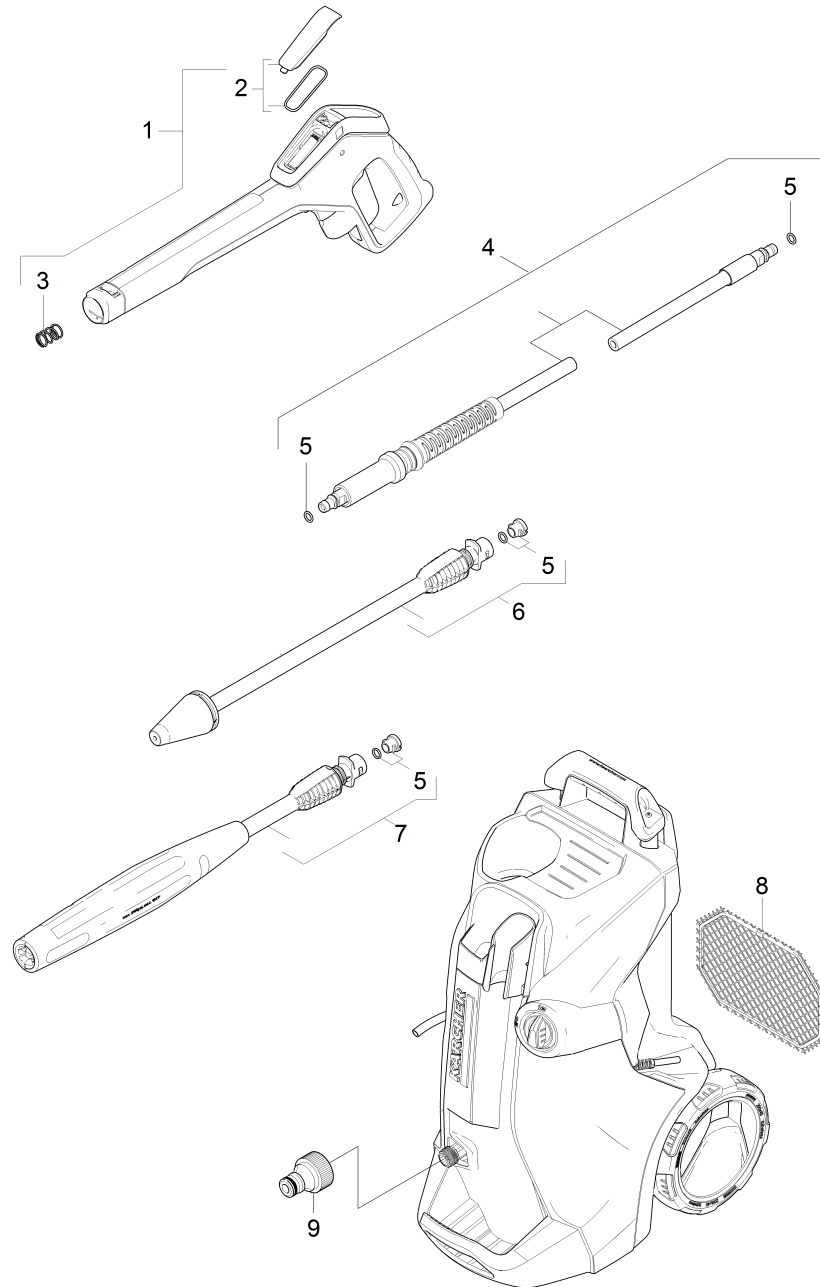

# 210 Short spare parts list (1.324-000.3)

Home and Garden \ High pressure cleaner cold water \ Electric motor \ K 4 \ K 4 Full Control \*EU \ Short spare parts list

## 210 Short spare parts list (1.324-000.3)

Home and Garden \ High pressure cleaner cold water \ Electric motor \ K 4 \ K 4 Full Control \*EU \ Short spare parts list

POS	Article no.	Description	Quantity	Unit
1	2.885-478.0	Spare part set G 145 Q Full Control	1.000	ST
2	2.885-470.0	Spare part set cover battery	1.000	ST
3	5.332-464.0	Pressure spring	1.000	ST
4	2.641-721.0	H 9 Q high pressure hose Quick Connect	1.000	ST
5	2.640-729.0	O-Ring seal set	4.000	ST
6	4.764-068.0	DB 145 FC Rotor Nozzle 0285	1.000	ST
7	4.760-024.0	VP 145 FC Vario Power Jet 026	1.000	ST
8	9.002-435.0	Accessory net	1.000	ST
9	6.465-031.0	Connection 3/4	1.000	ST