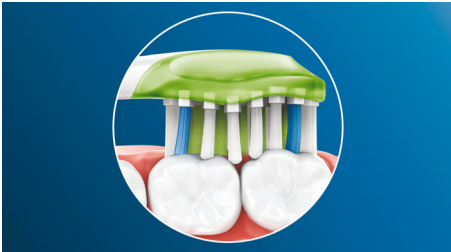

PHILIPS
sonicare

Highlights

Whiter teeth, fast

Dense bristles packed into the center of the Philips Sonicare Premium White brush head work hard to remove plaque, and everyday surface stains from food and drinks. Flexing sides let bristles contour to the unique shape of your teeth and gums for deep cleaning and a brighter smile in just 3 days.

Adaptive cleaning technology

You get a personalized clean every time you brush with our adaptive cleaning technology. Soft, flexible rubber sides let Premium White adapt to the unique contours of your mouth. Our bristles adjust to your gums and teeth, giving you up to 4x more surface contact** than a regular brush head for deeper cleaning, even in hard to reach spots. The adaptive cleaning technology also allows gentle tracking along the gumline and absorb excessive brushing pressure, and enables an enhanced sweeping motion for a unique in-mouth feel and superior cleaning.

Say goodbye to plaque

With Premium White, you get exceptional cleaning as well as daily whitening. Its flexible design helps remove up to 10x more plaque*** from teeth and along the gum line for a deep clean you can see and feel.